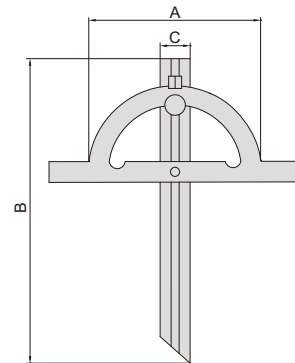

PROTRACTORS

- Graduation: 1°
- Made of carbon steel
- Satin chrome plated
- With clamping screw
- The blade is moveable

4797-100

Code	Size (AxB)	Range	Accuracy	C
4797-100	100x150mm	10-170°	±0.3°	18mm
4797-150	150x300mm	10-170°	±0.3°	22mm
4797-200	200x400mm	10-170°	±0.3°	24mm
4797-250	250x500mm	10-170°	±0.3°	28mm
4797-300	300x600mm	10-170°	±0.3°	32mm